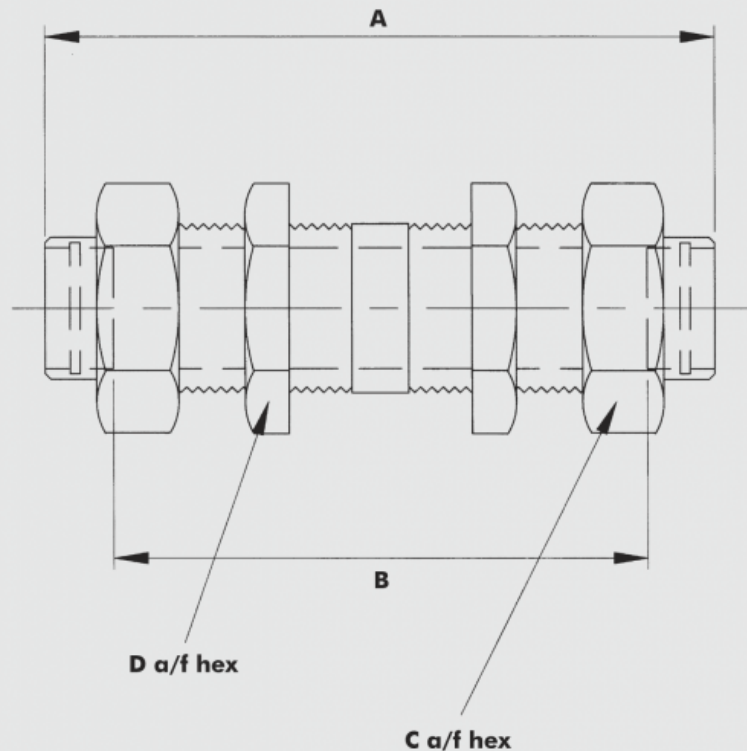

# 3/8 inch-2 1/2 inch General High Duty Deck or Bulkhead Straight Union Adaptors

## STRAIGHT UNION CONNECTOR (Capillary x Capillary)

### 150 MHDPF

Round nose to cone joints.  
Suitable for 25mm deck thickness.  
Consisting of 1 x BSP Male Body, 2 x 68 MHDPF and 2 x BSP Female Locknuts.

All parts may be purchased separately.

SIZE (mm x BSP)	'A' (mm)	'B' (mm)	'C' (mm)	'D' (mm)	APPROX WEIGHT (gms)
12 x 1/2"	110	93	27	36	435
16 x 3/4"	112	93	32	41	580
20 x 1"	117	98	41	50	955
25 x 1.1/4"	125	103	48	60	1410
30 x 1.1/4"	125	101	48	60	1260
38 x 1.3/4"	132	102	60	72	1900
44.5 x 2"	134	102	66	79	2215
57 x 2.1/2"	144	108	85	94	3480

# $\frac{3}{8}$ inch - $2\frac{1}{2}$ inch General High Duty Deck or Bulkhead Straight Union Connectors

Description	Product Code	
$\frac{3}{8}$ inch General High Duty Deck or Bulkhead Straight Union Connectors	150GHD- $\frac{3}{8}$	
$\frac{1}{4}$ inch General High Duty Deck or Bulkhead Straight Union Connectors	150GHD- $\frac{1}{4}$	
$\frac{1}{2}$ inch General High Duty Deck or Bulkhead Straight Union Connectors	150GHD- $\frac{1}{2}$	
$\frac{3}{4}$ inch General High Duty Deck or Bulkhead Straight Union Connectors	150GHD- $\frac{3}{4}$	
1 inch General High Duty Deck or Bulkhead Straight Union Connectors	150GHD-1	